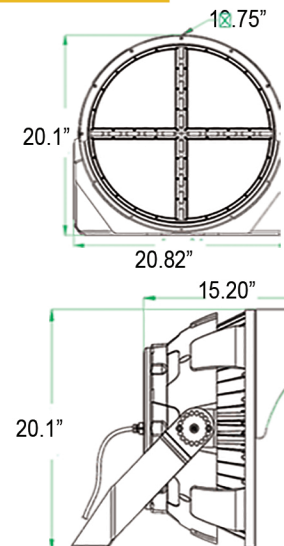

## DIMENSIONS INFORMATION

## DIMENSIONS

PART#	Color Temp	Lumens	Voltage	Wattage
CLL-SPRT-600-HV	5000K	87,000	200-480V	600