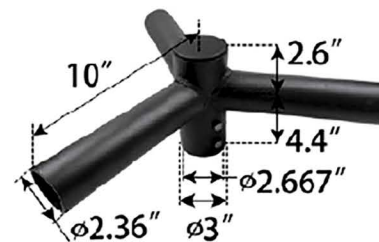

SPOKES

Certified LED Lights®

DTH-SB2.5S90-D

Single Spoke Bracket

The Bracket is designed to mount over 2-3/8" (60mm) O.D. vertical tenon.

One fixture can be mounted to the Round External Mount Horizontal Tenon and adjusted accordingly

DTH-SB2.5TW180-D

Twin Spoke Bracket 180° Arms

The Bracket is designed to mount over 2-3/8" (60mm) O.D. vertical tenon.

Two fixtures can be mounted to the Round External Mount Horizontal Tenon and adjusted accordingly

DTH-SB2.5TW90-D

Twin Spoke Bracket 90° Arms

The Bracket is designed to mount over 2-3/8" (60mm) O.D. vertical tenon.

Two fixtures can be mounted to the Round External Mount Horizontal Tenon and adjusted accordingly

DTH-SB2.5TR120-D

Triple Spoke Bracket 120° Arms

The Bracket is designed to mount over 2-3/8" (60mm) O.D. vertical tenon. Three fixtures can be mounted to the Round External Mount Horizontal Tenon and adjusted accordingly