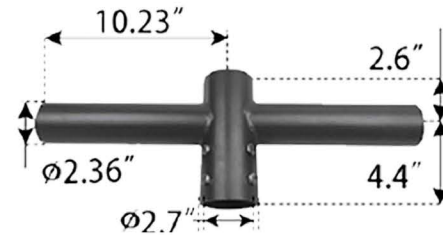

SPOKES

Certified LED Lights®

DTH-SB2.5S90-D

Single Spoke Bracket

The Bracket is designed to mount over 2-3/8" (60mm) O.D. vertical tenon.

One fixture can be mounted to the Round External Mount Horizontal Tenon and adjusted accordingly

DTH-SB2.5TW180-D

Twin Spoke Bracket 180° Arms

The Bracket is designed to mount over 2-3/8" (60mm) O.D. vertical tenon.

Two fixtures can be mounted to the Round External Mount Horizontal Tenon and adjusted accordingly

DTH-SB2.5TW90-D

Twin Spoke Bracket 90° Arms

The Bracket is designed to mount over 2-3/8" (60mm) O.D. vertical tenon.

Two fixtures can be mounted to the Round External Mount Horizontal Tenon and adjusted accordingly

WSD-SB2.5QD90-D

Quad Spoke Bracket 90° Arms

The Bracket is designed to mount over 2-3/8" (60mm) O.D. vertical tenon. Four fixtures can be mounted to the Round External Mount Horizontal Tenon and adjusted accordingly.