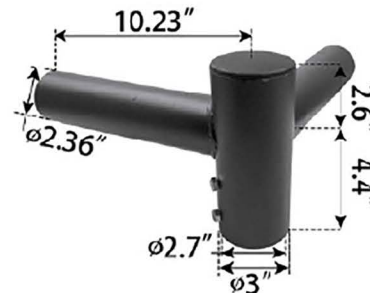

SPOKES

Certified LED Lights®

DTH-SB2.5S90-D

Single Spoke Bracket

The Bracket is designed to mount over 2-3/8" (60mm) O.D. vertical tenon.

One fixture can be mounted to the Round External Mount Horizontal Tenon and adjusted accordingly

DTH-SB2.5TW180-D

Twin Spoke Bracket 180° Arms

The Bracket is designed to mount over 2-3/8" (60mm) O.D. vertical tenon.

Two fixtures can be mounted to the Round External Mount Horizontal Tenon and adjusted accordingly

DTH-SB2.5TW90-D

Twin Spoke Bracket 90° Arms

The Bracket is designed to mount over 2-3/8" (60mm) O.D. vertical tenon.

Two fixtures can be mounted to the Round External Mount Horizontal Tenon and adjusted accordingly

DTH-SB2.5TR120-D

Triple Spoke Bracket 120° Arms

The Bracket is designed to mount over 2-3/8" (60mm) O.D. vertical tenon. Three fixtures can be mounted to the Round External Mount Horizontal Tenon and adjusted accordingly