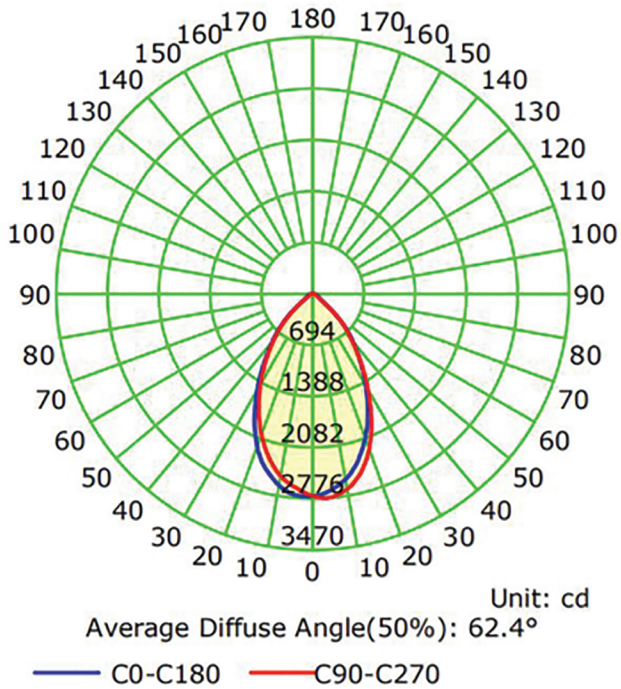

PHOTOMETRICS

25W WALLPACK