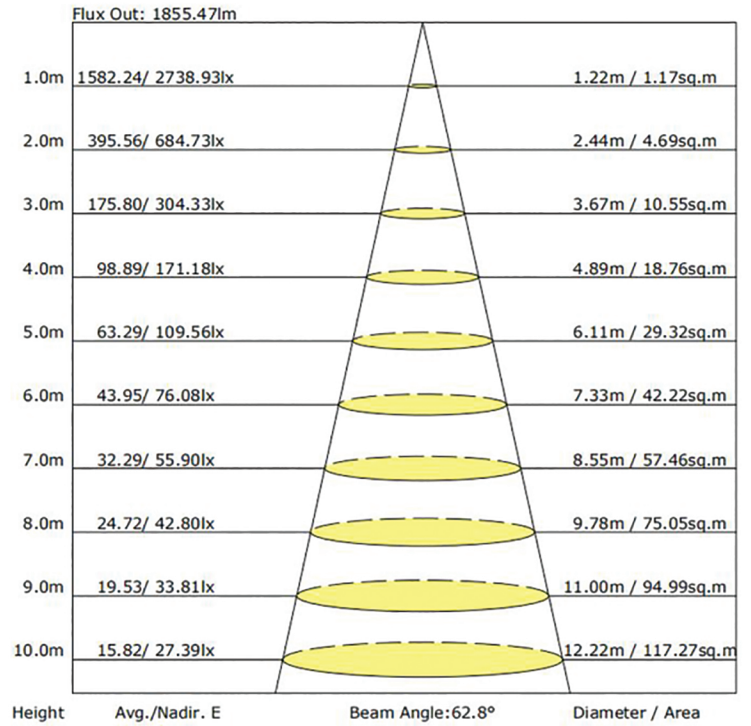

PHOTOMETRICS

25W WALLPACK