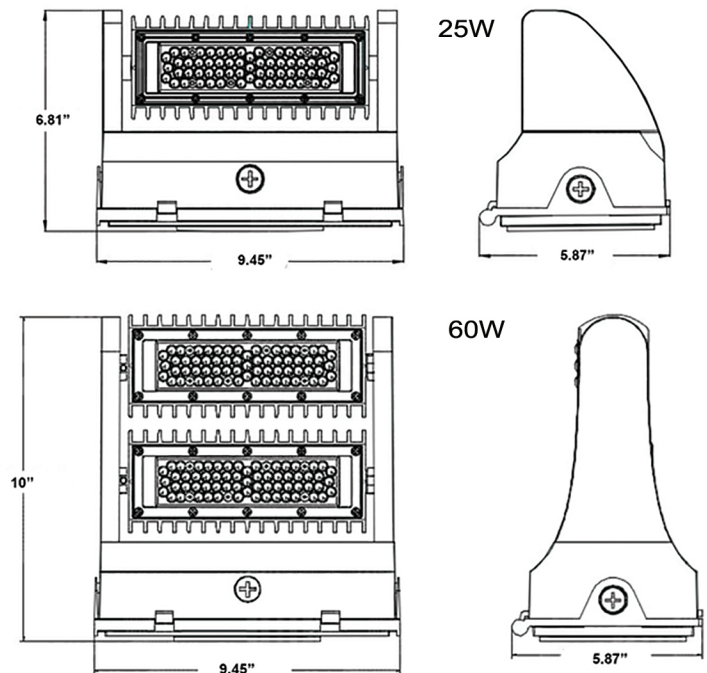

### FEATURES

- \* Color temperatures 3K, 4K & 5K selectable
- \* 25W and 60W available
- \* Seoul chips SMD3030
- \* NO UV or IR in the beam
- \* Universal 120-277 AC voltage (50-60Hz) is standard
- \* Beam angle: 60 degree
- \* Power factor > 0.90
- \* 0-10V dimming capability standard
- \* Total harmonic distortion < 20%
- \* Color rendering index > 80
- \* Die cast aluminum housing with durable, dark bronze powder coat finish
- \* Easy installation in new construction or retrofit applications

### ORDERING INFORMATION

| PART #             | CCT Color Temp | Wattage | Lumens |       |       | Lumens per Watt |     |     |
|--------------------|----------------|---------|--------|-------|-------|-----------------|-----|-----|
|                    |                |         | 30K    | 40K   | 50K   | 30K             | 40K | 50K |
| CLL-RWP01B-25W-CCT | 30K, 40K, 50K  | 25      | 3,175  | 3,675 | 3,325 | 127             | 145 | 133 |
| CLL-RWP01B-60W-CCT | 30K, 40K, 50K  | 60      | 7,500  | 8,580 | 7,860 | 125             | 143 | 131 |

### DIMENSIONS