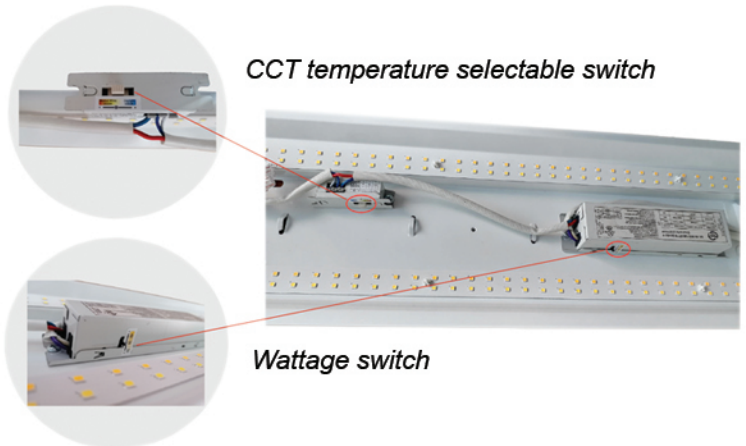

WARRANTY & DETAILS

- UL certification, UL Class 2
- DLC Premium listed
- Complies with RoHS (Restriction on Hazardous Substances) requirements
- Complies with FCC Part 15, class B
- Surge protection (2.5kV)
- 5-year warranty